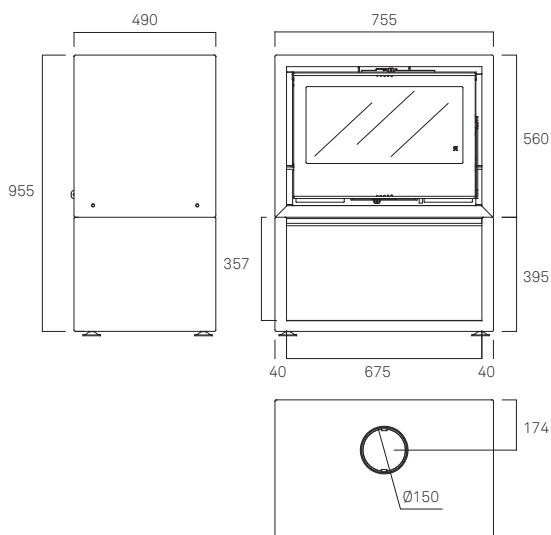

Habit Frontal graffiti

FEATURES

Reversible front door.
Steel combustion chamber.
Ash pan removal from front.
2-turbine ventilation unit with 2-speed automatic or manual thermostat switch.

Page 52

Heat resistant, anti-smoke, anti-odour paint.
Glass-ceramic glass.
Primary and secondary register.
Vermiculite lining.

Page 104

Habit Frontal graffiti

E2050

	80%
	7,5 kW
	15 kW
	0,12%
	2,2 kg/h
	149 kg
	45 cm