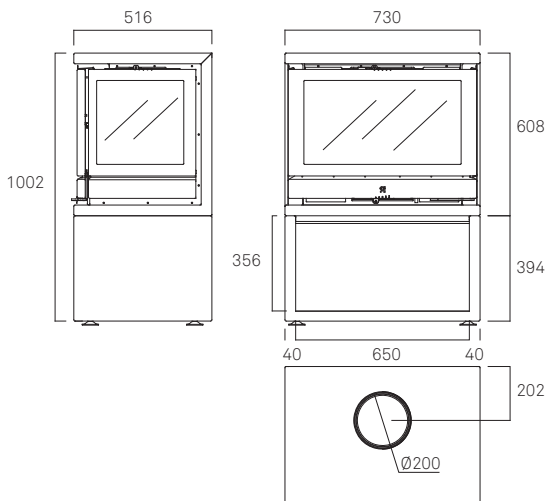

Habit TC

FEATURES

Steel combustion chamber.
Ash pan removal from front.
2-turbine ventilation unit with 2-speed automatic or manual thermostat switch.

Page 52

Heat resistant, anti-smoke, anti-odour paint.
Glass-ceramic glass.
Primary and secondary register.
Vermiculite lining.

Page 104

Habit TC (tres caras)

E2055

	73%
	8,5 kW
	16 kW
	0,20%
	2,8 kg/h
	164,5 kg
	40 cm