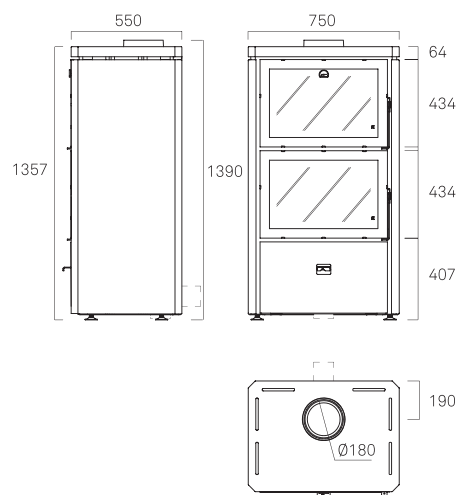

STOVE-OVEN-BARBECUE

Hebar

Hebar is one of the most complete and efficient products on the market and thanks to its high efficiency, it also has the ability to heat a large area. The same inertia of the stove keeps the heat for cooking in the oven until about 3 hours after the last loading.

STOVE FEATURES:

External air intake.
Double combustion.
Primary and secondary air control.
Front ash removal.
Bottom hinged door allows depositing the grid and avoid soiling.

OVEN FEATURES:

Vitrified steel Oven.
Steel grill and vitrified steel plate.
Capacity: 78 litres
Thermometer included

BARBECUE FEATURES:

Stainless steel grill

Page 104

Hebar

E3000

η	80%
nom	14 kW
max	20 kW
CO	0,20%
kg/h	3,5 kg/h
kg	254 kg
cm	45 cm

"Real Mediterranean style"